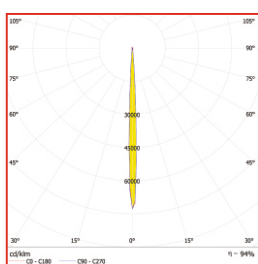

TECHNICAL DATA

Product Code	Power (W)	Voltage (V)	Luminous Flux (lm)	Beam Angle (Degree)	CCT	Luminous Efficacy (lm/v)
DL464612RGBW 0300XXXX	12	220-230	≥600	4/9/25/30X15/40/ Sym/Asym	RGBW	≥50
DL464616RGBW 0300XXXX	16	220-230	≥800	4/9/25/30X15/40/ Sym/Asym	RGBW	≥50

POLAR PLOT

4°

9°

25°

30X15°

40°

TECHNICAL DATASHEET

ELECTRICAL	
LED Wattage (W)	>1-<3W
Operation Input Voltage(VAC)	140-270VAC
Operating input frequency range(Hz)	50-60Hz
Total Harmonic Distortion (%)	<15%
Power Factor	>0.9
Driver Efficiency	>85%
Driver Isolation	Yes
Over Voltage protection	Yes
Under voltage protection	Yes
Short circuit protection	Yes
LED Open circuit protection	Yes
Surge Protection	4kV
Electrical Class	Class 2US, Class 2 EU
Electromagnetic Compliance (EMC)	EN 55015:2013/A1:2015, EN 61000-4, -3,-4, -5, -6, -8, -11:2014, EN 61000-3 -2, -3:2013
Mode of Operation	Operation by DMX512 RDM based Protocol.
OPTICAL	
LED	Osram, Seol, Refond, Lattice Power or Equivalent
Color Temperature (K)	RGBW
Beam Angle	30X15°
Dimension in mm	300
Optic Material	PC/PMMA
Protector	Toughened Glass
ENVIRONMENTAL	
Working Temp.Range	-10 deg to +45 deg C
Working Humidity Range	0-95%
Life of Junction temperature @85 deg C	60000 hours
MECHANICAL	
Housing	Aluminium Extrusion
IP Rating	IP66
IK Rating	IK07