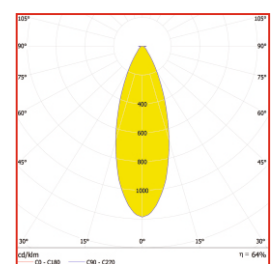

TECHNICAL DATA

Product Code	Power (W)	Voltage (V)	Luminous Flux (lm)	Beam Angle (Degree)	CCT	Luminous Efficacy (lm/v)
DL464612RGBW 0300XXXX	12	220-230	≥600	4/9/25/30X15/40/ Sym/Asym	RGBW	≥50
DL464616RGBW 0300XXXX	16	220-230	≥800	4/9/25/30X15/40/ Sym/Asym	RGBW	≥50

POLAR PLOT

4°

9°

25°

30X15°

40°

TECHNICAL DATASHEET

ELECTRICAL	
LED Wattage (W)	>1-<3W
Operation Input Voltage(VAC)	140-270VAC
Operating input frequency range(Hz)	50-60Hz
Total Harmonic Distortion (%)	<15%
Power Factor	>0.9
Driver Efficiency	>85%
Driver Isolation	Yes
Over Voltage protection	Yes
Under voltage protection	Yes
Short circuit protection	Yes
LED Open circuit protection	Yes
Surge Protection	4kV
Electrical Class	Class 2US, Class 2 EU
Electromagnetic Compliance (EMC)	EN 55015:2013/A1:2015, EN 61000-4, -3,-4, -5, -6, -8, -11:2014, EN 61000-3 -2, -3:2013
Mode of Operation	Operation by DMX512 RDM based Protocol.
OPTICAL	
LED	Osram, Seol, Refond, Lattice Power or Equivalent
Color Temperature (K)	RGBW
Beam Angle	30X15°
Dimension in mm	300
Optic Material	PC/PMMA
Protector	Toughened Glass
ENVIRONMENTAL	
Working Temp.Range	-10 deg to +45 deg C
Working Humidity Range	0-95%
Life of Junction temperature @85 deg C	60000 hours
MECHANICAL	
Housing	Aluminium Extrusion
IP Rating	IP66
IK Rating	IK07