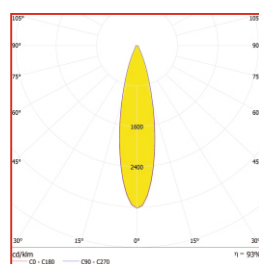

TECHNICAL DATA

Product Code	Power (W)	Voltage (V)	Luminous Flux (lm)	Beam Angle (Degree)	CCT	Luminous Efficacy (lm/v)
DL464612RGBW 0300XXXX	12	220-230	≥600	4/9/25/30X15/40/ Sym/Asym	RGBW	≥50
DL464616RGBW 0300XXXX	16	220-230	≥800	4/9/25/30X15/40/ Sym/Asym	RGBW	≥50

POLAR PLOT

4°

9°

25°

30X15°

40°

TECHNICAL DATASHEET

ELECTRICAL	
LED Wattage (W)	>1-<3W
Operation Input Voltage(VAC)	140-270VAC
Operating input frequency range(Hz)	50-60Hz
Total Harmonic Distortion (%)	<15%
Power Factor	>0.9
Driver Efficiency	>85%
Driver Isolation	Yes
Over Voltage protection	Yes
Under voltage protection	Yes
Short circuit protection	Yes
LED Open circuit protection	Yes
Surge Protection	4kV
Electrical Class	Class 2US, Class 2 EU
Electromagnetic Compliance (EMC)	EN 55015:2013/A1:2015, EN 61000-4, -3,-4, -5, -6, -8, -11:2014, EN 61000-3 -2, -3:2013
Mode of Operation	Operation by DMX512 RDM based Protocol.
OPTICAL	
LED	Osram, Seol, Refond, Lattice Power or Equivalent
Color Temperature (K)	RGBW
Beam Angle	30X15°
Dimension in mm	300
Optic Material	PC/PMMA
Protector	Toughened Glass
ENVIRONMENTAL	
Working Temp.Range	-10 deg to +45 deg C
Working Humidity Range	0-95%
Life of Junction temperature @85 deg C	60000 hours
MECHANICAL	
Housing	Aluminium Extrusion
IP Rating	IP66
IK Rating	IK07