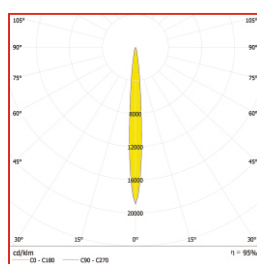

TECHNICAL DATA

Product Code	Power (W)	Voltage (V)	Luminous Flux (lm)	Beam Angle (Degree)	CCT	Luminous Efficacy (lm/v)
DL464612RGBW 0300XXXX	12	220-230	≥600	4/9/25/30X15/40/ Sym/Asym	RGBW	≥50
DL464616RGBW 0300XXXX	16	220-230	≥800	4/9/25/30X15/40/ Sym/Asym	RGBW	≥50

POLAR PLOT

4°

9°

25°

30X15°

40°

TECHNICAL DATASHEET

ELECTRICAL	
LED Wattage (W)	>1-<3W
Operation Input Voltage(VAC)	140-270VAC
Operating input frequency range(Hz)	50-60Hz
Total Harmonic Distortion (%)	<15%
Power Factor	>0.9
Driver Efficiency	>85%
Driver Isolation	Yes
Over Voltage protection	Yes
Under voltage protection	Yes
Short circuit protection	Yes
LED Open circuit protection	Yes
Surge Protection	4kV
Electrical Class	Class 2US, Class 2 EU
Electromagnetic Compliance (EMC)	EN 55015:2013/A1:2015, EN 61000-4, -3,-4, -5, -6, -8, -11:2014, EN 61000-3 -2, -3:2013
Mode of Operation	Operation by DMX512 RDM based Protocol.
OPTICAL	
LED	Osram, Seol, Refond, Lattice Power or Equivalent
Color Temperature (K)	RGBW
Beam Angle	30X15°
Dimension in mm	300
Optic Material	PC/PMMA
Protector	Toughened Glass
ENVIRONMENTAL	
Working Temp.Range	-10 deg to +45 deg C
Working Humidity Range	0-95%
Life of Junction temperature @85 deg C	60000 hours
MECHANICAL	
Housing	Aluminium Extrusion
IP Rating	IP66
IK Rating	IK07