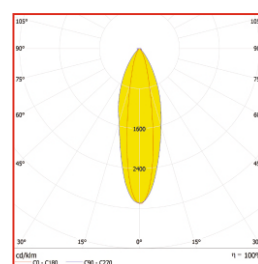

TECHNICAL DATA

Product Code	Power (W)	Voltage (V)	Luminous Flux (lm)	Beam Angle (Degree)	CCT	Luminous Efficacy (lm/v)
DL464612RGBW 0300XXXX	12	220-230	≥600	4/9/25/30X15/40/ Sym/Asym	RGBW	≥50
DL464616RGBW 0300XXXX	16	220-230	≥800	4/9/25/30X15/40/ Sym/Asym	RGBW	≥50

POLAR PLOT

4°

9°

25°

30X15°

40°

TECHNICAL DATASHEET

ELECTRICAL	
LED Wattage (W)	>1-<3W
Operation Input Voltage(VAC)	140-270VAC
Operating input frequency range(Hz)	50-60Hz
Total Harmonic Distortion (%)	<15%
Power Factor	>0.9
Driver Efficiency	>85%
Driver Isolation	Yes
Over Voltage protection	Yes
Under voltage protection	Yes
Short circuit protection	Yes
LED Open circuit protection	Yes
Surge Protection	4kV
Electrical Class	Class 2US, Class 2 EU
Electromagnetic Compliance (EMC)	EN 55015:2013/A1:2015, EN 61000-4, -3,-4, -5, -6, -8, -11:2014, EN 61000-3 -2, -3:2013
Mode of Operation	Operation by DMX512 RDM based Protocol.
OPTICAL	
LED	Osram, Seol, Refond, Lattice Power or Equivalent
Color Temperature (K)	RGBW
Beam Angle	30X15°
Dimension in mm	300
Optic Material	PC/PMMA
Protector	Toughened Glass
ENVIRONMENTAL	
Working Temp.Range	-10 deg to +45 deg C
Working Humidity Range	0-95%
Life of Junction temperature @85 deg C	60000 hours
MECHANICAL	
Housing	Aluminium Extrusion
IP Rating	IP66
IK Rating	IK07